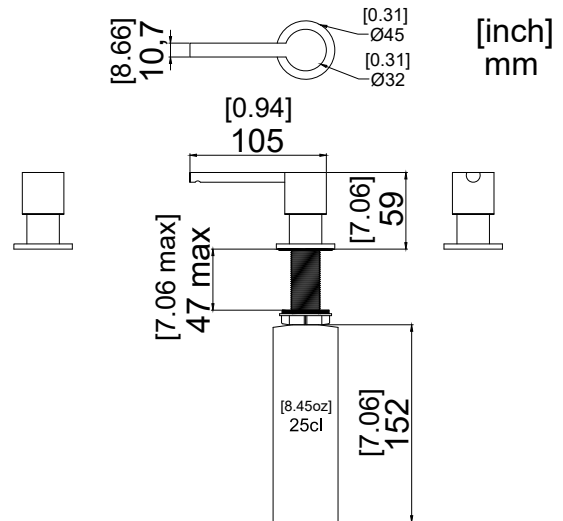

nivito™

Art nr: SR-PB

Polished Brass Stainless steel

EAN nr:

7350051950834

Soap dispenser

- Soap dispenser 25cl
- For countertop max 50mm thick
- Filled from above
- Cut-out dimension $\varnothing 23$ -25mm

Related Products:

ART NR:

RH-340

SR-BB

CU-500-BRASS