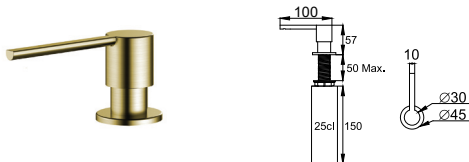

nivito™

Art nr: SR-PB

Polished Brass Stainless steel

EAN nr:

7350051950834

Soap dispenser

- Soap dispenser 25cl
- For countertop max 50mm thick
- Filled from above
- Cut-out dimension $\varnothing 23$ -25mm

Related Products:

ART NR:

RH-340

SR-BB

CU-500-BRASS