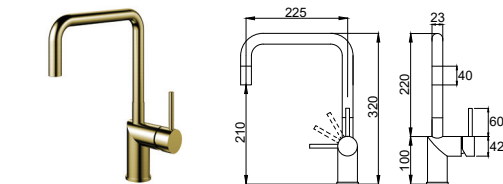

nivito™

Art nr: SR-PB

Polished Brass Stainless steel

EAN nr:

7350051950834

Soap dispenser

- Soap dispenser 25cl
- For countertop max 50mm thick
- Filled from above
- Cut-out dimension $\varnothing 23$ -25mm

Related Products:

ART NR:

RH-340

SR-BB

CU-500-BRASS