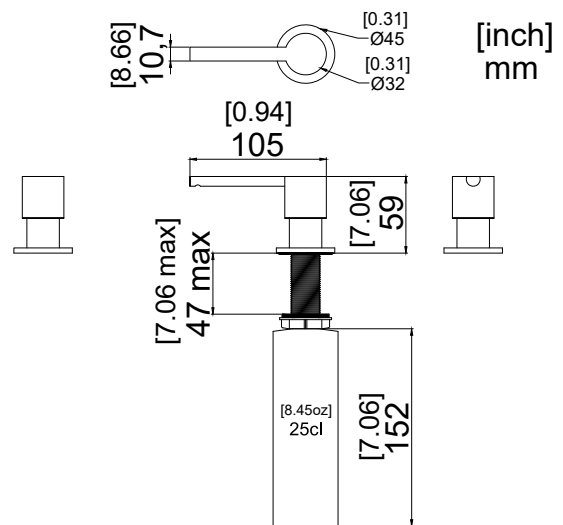

nivito™

Art nr: SR-BL

Matt Black in Stainless steel

EAN nr:

7350051950810

Soap dispenser

- Soap dispenser 25cl
- For countertop max 50mm thick
- Filled from above
- Cut-out dimension $\varnothing 23$ -25mm

Related Products:

ART NR:

RD-BL