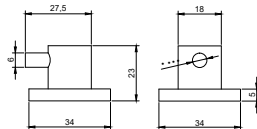

nivito™

Art nr: SR-BL

Matt Black in Stainless steel

EAN nr:

7350051950810

Soap dispenser

- Soap dispenser 25cl
- For countertop max 50mm thick
- Filled from above
- Cut-out dimension $\varnothing 23$ -25mm

Related Products: