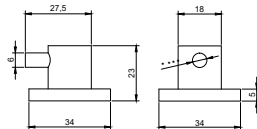

nivito™

Art nr: SR-B

Brushed Stainless steel

EAN nr:

7350051950643

Soap dispenser

- Soap dispenser 25cl
- For countertop max 50mm thick
- Filled from above
- Cut-out dimension $\varnothing 23$ -25mm

Related Products: