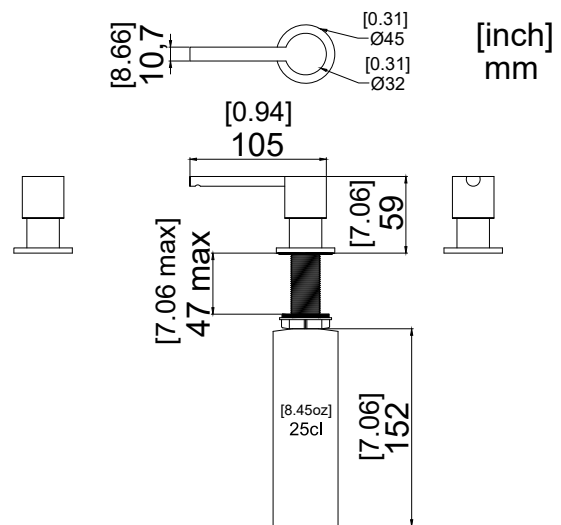

nivito™

Art nr: SR-B

Brushed Stainless steel

EAN nr:

7350051950643

Soap dispenser

- Soap dispenser 25cl
- For countertop max 50mm thick
- Filled from above
- Cut-out dimension $\varnothing 23$ -25mm

Related Products:

ART NR:

RD-B

SR-B

CU-500-Steel