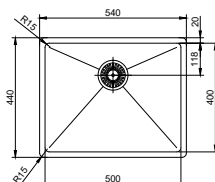

CU-500-Steel