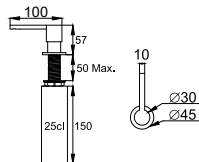

nivito™

Art nr: SR-B

Brushed Stainless steel

EAN nr:

7350051950643

Soap dispenser

- Soap dispenser 25cl
- For countertop max 50mm thick
- Filled from above
- Cut-out dimension $\varnothing 23$ -25mm

Related Products:

ART NR:

RD-B

SR-B

CU-500-Steel