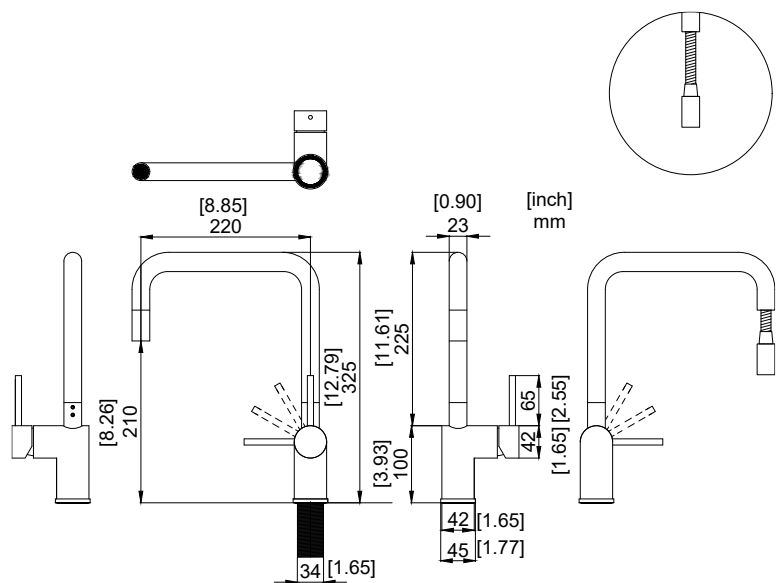

nivito™

Art nr: RH-350-EX

Brushed Copper Stainless steel

EAN nr:

7350051951473

RhythmExtended

- Kitchen taps
- Soft PEX® hoses
- Cut-out dimension 35 mm
- Swivel range 360° and 150°
- Ceramic cartridge
- The copper does not oxidize
- Pull down hose

Technical specification

Application area: Tap water,
 Pressure certified: 16 bar EN 817
 The product meets the requirements of: NS-EN ISO/IEC 17065
 Working pressure: 50 - 1000 kPa
 Test pressure max 1600 kPa
 Hot water connection: max. 80 ° C
 Sound class: 1

Soft PEX® connections approved with DWGW
 Length of connecting hose: 500mm
 Type approved according to Sintef nr: PS 3552
 The product meets the requirements of: NS-EN ISO/IEC 17065
 Issued: 09.05.2019 Valid until: 01.06.2024
www.sintefcertification.no

Cartridge:

Kerox 35 mm
 Endurance test: EN 817 70 000 cycles
 ASME A 112.18.1M 500 000 cycles
 Pressure test:
 Pneumatic: 6 bar / 87 psi
 Hydraulic: 35 bar / 500 psi

With volume limit screw

With hot limit ring