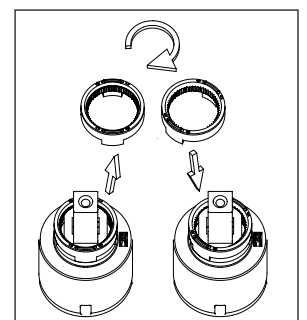

nivito™

Art nr: RH-350-EX

Brushed Copper Stainless steel

EAN nr:

7350051951473

RhythmExtended

- Kitchen taps
- Soft PEX® hoses
- Cut-out dimension 35 mm
- Swivel range 360° and 150°
- Ceramic cartridge
- The copper does not oxidize
- Pull down hose

Technical specification

Application area: Tap water,
 Pressure certified: 16 bar EN 817
 The product meets the requirements of: NS-EN ISO/IEC 17065
 Working pressure: 50 - 1000 kPa
 Test pressure max 1600 kPa
 Hot water connection: max. 80 ° C
 Sound class: 1

Soft PEX® connections approved with DWGW
 Length of connecting hose: 500mm
 Type approved according to Sintef nr: PS 3552
 The product meets the requirements of: NS-EN ISO/IEC 17065
 Issued: 09.05.2019 Valid until: 01.06.2024
www.sintefcertification.no

Cartridge:

Kerox 35 mm
 Endurance test: EN 817 70 000 cycles
 ASME A 112.18.1M 500 000 cycles
 Pressure test:
 Pneumatic: 6 bar / 87 psi
 Hydraulic: 35 bar / 500 psi

With volume limit screw

With hot limit ring