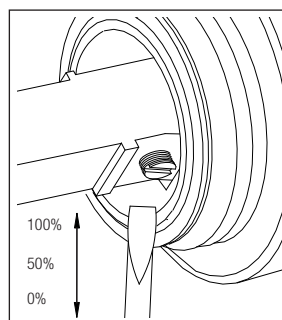

nivito™

Art nr: RH-350-EX

Brushed Copper Stainless steel

EAN nr:

7350051951473

RhythmExtended

- Kitchen taps
- Soft PEX® hoses
- Cut-out dimension 35 mm
- Swivel range 360° and 150°
- Ceramic cartridge
- The copper does not oxidize
- Pull down hose

Technical specification

Application area: Tap water,
 Pressure certified: 16 bar EN 817
 The product meets the requirements of: NS-EN ISO/IEC 17065
 Working pressure: 50 - 1000 kPa
 Test pressure max 1600 kPa
 Hot water connection: max. 80 ° C
 Sound class: 1

Soft PEX® connections approved with DWGW
 Length of connecting hose: 500mm
 Type approved according to Sintef nr: PS 3552
 The product meets the requirements of: NS-EN ISO/IEC 17065
 Issued: 09.05.2019 Valid until: 01.06.2024
www.sintefcertification.no

Cartridge:

Kerox 35 mm
 Endurance test: EN 817 70 000 cycles
 ASME A 112.18.1M 500 000 cycles
 Pressure test:
 Pneumatic: 6 bar / 87 psi
 Hydraulic: 35 bar / 500 psi

With volume limit screw

With hot limit ring