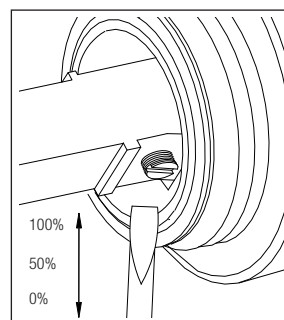

## RhythmExtended

- Kitchen taps
- Soft PEX® hoses
- Cut-out dimension 35 mm**
- Swivel range 360° and 150°
- Ceramic cartridge
- Pull down hose

### Technical specification

Application area: Tap water,  
Pressure certified: 16 bar EN 817  
The product meets the requirements of: NS-EN ISO/IEC 17065  
Working pressure: 50 - 1000 kPa  
Test pressure max 1600 kPa  
Hot water connection: max. 80 ° C  
Sound class: 1

Soft PEX® connections approved with DWGW  
Length of connecting hose: 500mm  
Type approved according to Sintef nr: PS 3552  
The product meets the requirements of: NS-EN ISO/IEC 17065  
Issued: 09.05.2019 Valid until: 01.06.2024  
[www.sintefcertification.no](http://www.sintefcertification.no)

### Cartridge:

Kerox 35 mm  
Endurance test: EN 817 70 000 cycles  
ASME A 112.18.1M 500 000 cycles  
Pressure test:  
Pneumatic: 6 bar / 87 psi  
Hydraulic: 35 bar / 500 psi

With volume limit screw

With hot limit ring