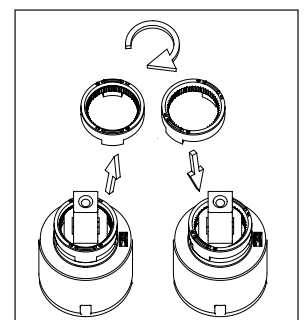

## RhythmExtended

- Kitchen taps
- Soft PEX® hoses
- Cut-out dimension 35 mm**
- Swivel range 360° and 150°
- Ceramic cartridge
- Pull down hose

### Technical specification

Application area: Tap water,  
Pressure certified: 16 bar EN 817  
The product meets the requirements of: NS-EN ISO/IEC 17065  
Working pressure: 50 - 1000 kPa  
Test pressure max 1600 kPa  
Hot water connection: max. 80 ° C  
Sound class: 1

Soft PEX® connections approved with DWGW  
Length of connecting hose: 500mm  
Type approved according to Sintef nr: PS 3552  
The product meets the requirements of: NS-EN ISO/IEC 17065  
Issued: 09.05.2019 Valid until: 01.06.2024  
[www.sintefcertification.no](http://www.sintefcertification.no)

### Cartridge:

Kerox 35 mm  
Endurance test: EN 817 70 000 cycles  
ASME A 112.18.1M 500 000 cycles  
Pressure test:  
Pneumatic: 6 bar / 87 psi  
Hydraulic: 35 bar / 500 psi

With volume limit screw

With hot limit ring