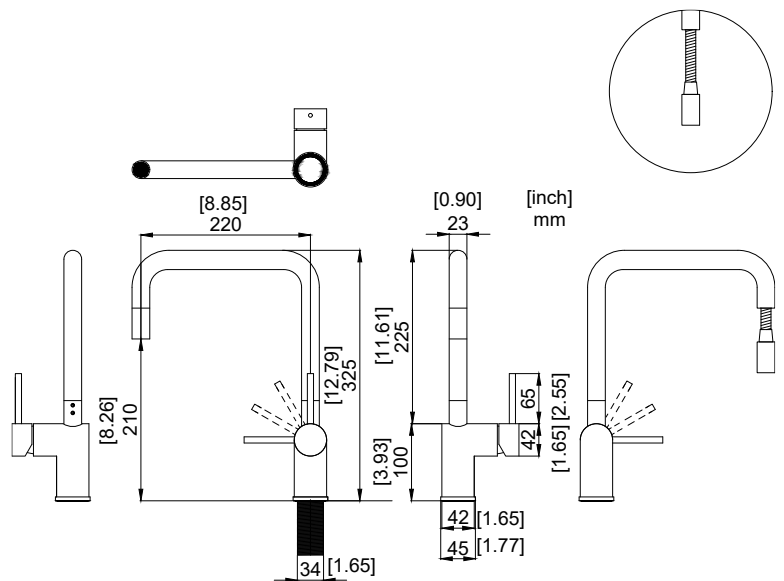

## RhythmExtended

- Kitchen taps
- Soft PEX® hoses
- Cut-out dimension 35 mm**
- Swivel range 360° and 150°
- Ceramic cartridge
- Pull down hose

### Technical specification

Application area: Tap water,  
Pressure certified: 16 bar EN 817  
The product meets the requirements of: NS-EN ISO/IEC 17065  
Working pressure: 50 - 1000 kPa  
Test pressure max 1600 kPa  
Hot water connection: max. 80 ° C  
Sound class: 1

Soft PEX® connections approved with DWGW  
Length of connecting hose: 500mm  
Type approved according to Sintef nr: PS 3552  
The product meets the requirements of: NS-EN ISO/IEC 17065  
Issued: 09.05.2019 Valid until: 01.06.2024  
[www.sintefcertification.no](http://www.sintefcertification.no)

### Cartridge:

Kerox 35 mm  
Endurance test: EN 817 70 000 cycles  
ASME A 112.18.1M 500 000 cycles  
Pressure test:  
Pneumatic: 6 bar / 87 psi  
Hydraulic: 35 bar / 500 psi

With volume limit screw

With hot limit ring