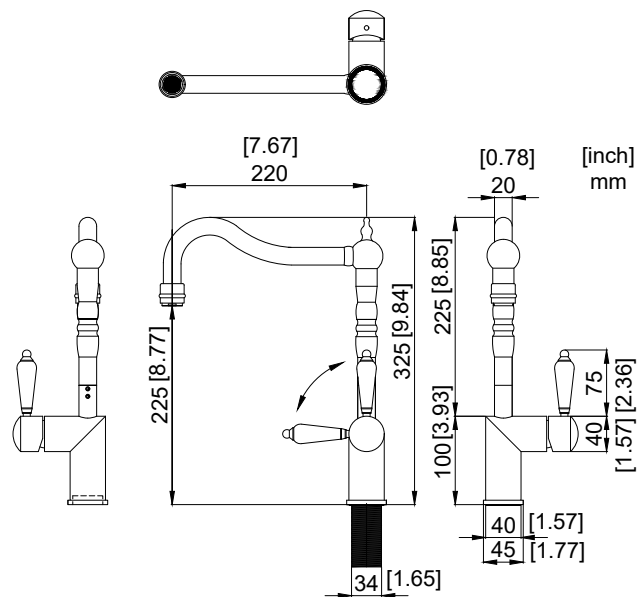

## Classic.

- Kitchen taps
- Soft PEX® hoses
- Cut-out dimension 35 mm**
- Swivel range 360° and 150°
- Ceramic cartridge
- The brass does not oxidize

### Technical specification

Application area: Tap water,  
 Pressure certified: 16 bar EN 817  
 The product meets the requirements of: NS-EN ISO/IEC 17065  
 Working pressure: 50 - 1000 kPa  
 Test pressure max 1600 kPa  
 Hot water connection: max. 80 ° C  
 Sound class: 1

Soft PEX® connections approved with DWGW  
 Length of connecting hose: 500mm  
 Type approved according to Sintef nr: PS 3551  
 The product meets the requirements of: NS-EN ISO/IEC 17065  
 Issued: 09.05.2019 Valid until: 01.06.2024  
[www.sintefcertification.no](http://www.sintefcertification.no)

#### Cartridge:

Kerox 35 mm  
 Endurance test:  
 EN 817 70 000 cycles  
 ASME A 112.18.1M 500 000 cycles  
 Pressure test:  
 Pneumatic: 6 bar / 87 psi  
 Hydraulic: 35 bar / 500 psi  
 Cartridges with hot limit ring & volume limit screw