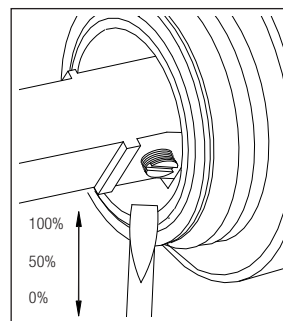

## Classic.

- Kitchen taps
- Soft PEX® hoses
- Cut-out dimension 35 mm**
- Swivel range 360° and 150°
- Ceramic cartridge
- The brass does not oxidize

### Technical specification

Application area: Tap water,  
 Pressure certified: 16 bar EN 817  
 The product meets the requirements of: NS-EN ISO/IEC 17065  
 Working pressure: 50 - 1000 kPa  
 Test pressure max 1600 kPa  
 Hot water connection: max. 80 ° C  
 Sound class: 1

Soft PEX® connections approved with DWGW  
 Length of connecting hose: 500mm  
 Type approved according to Sintef nr: PS 3551  
 The product meets the requirements of: NS-EN ISO/IEC 17065  
 Issued: 09.05.2019 Valid until: 01.06.2024  
[www.sintefcertification.no](http://www.sintefcertification.no)

#### Cartridge:

Kerox 35 mm  
 Endurance test:  
 EN 817 70 000 cycles  
 ASME A 112.18.1M 500 000 cycles  
 Pressure test:  
 Pneumatic: 6 bar / 87 psi  
 Hydraulic: 35 bar / 500 psi  
 Cartridges with hot limit ring & volume limit screw