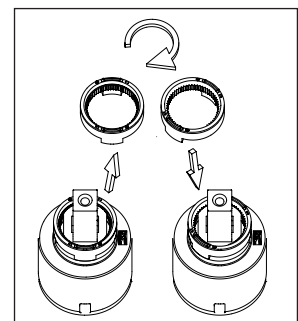

With hot limit ring